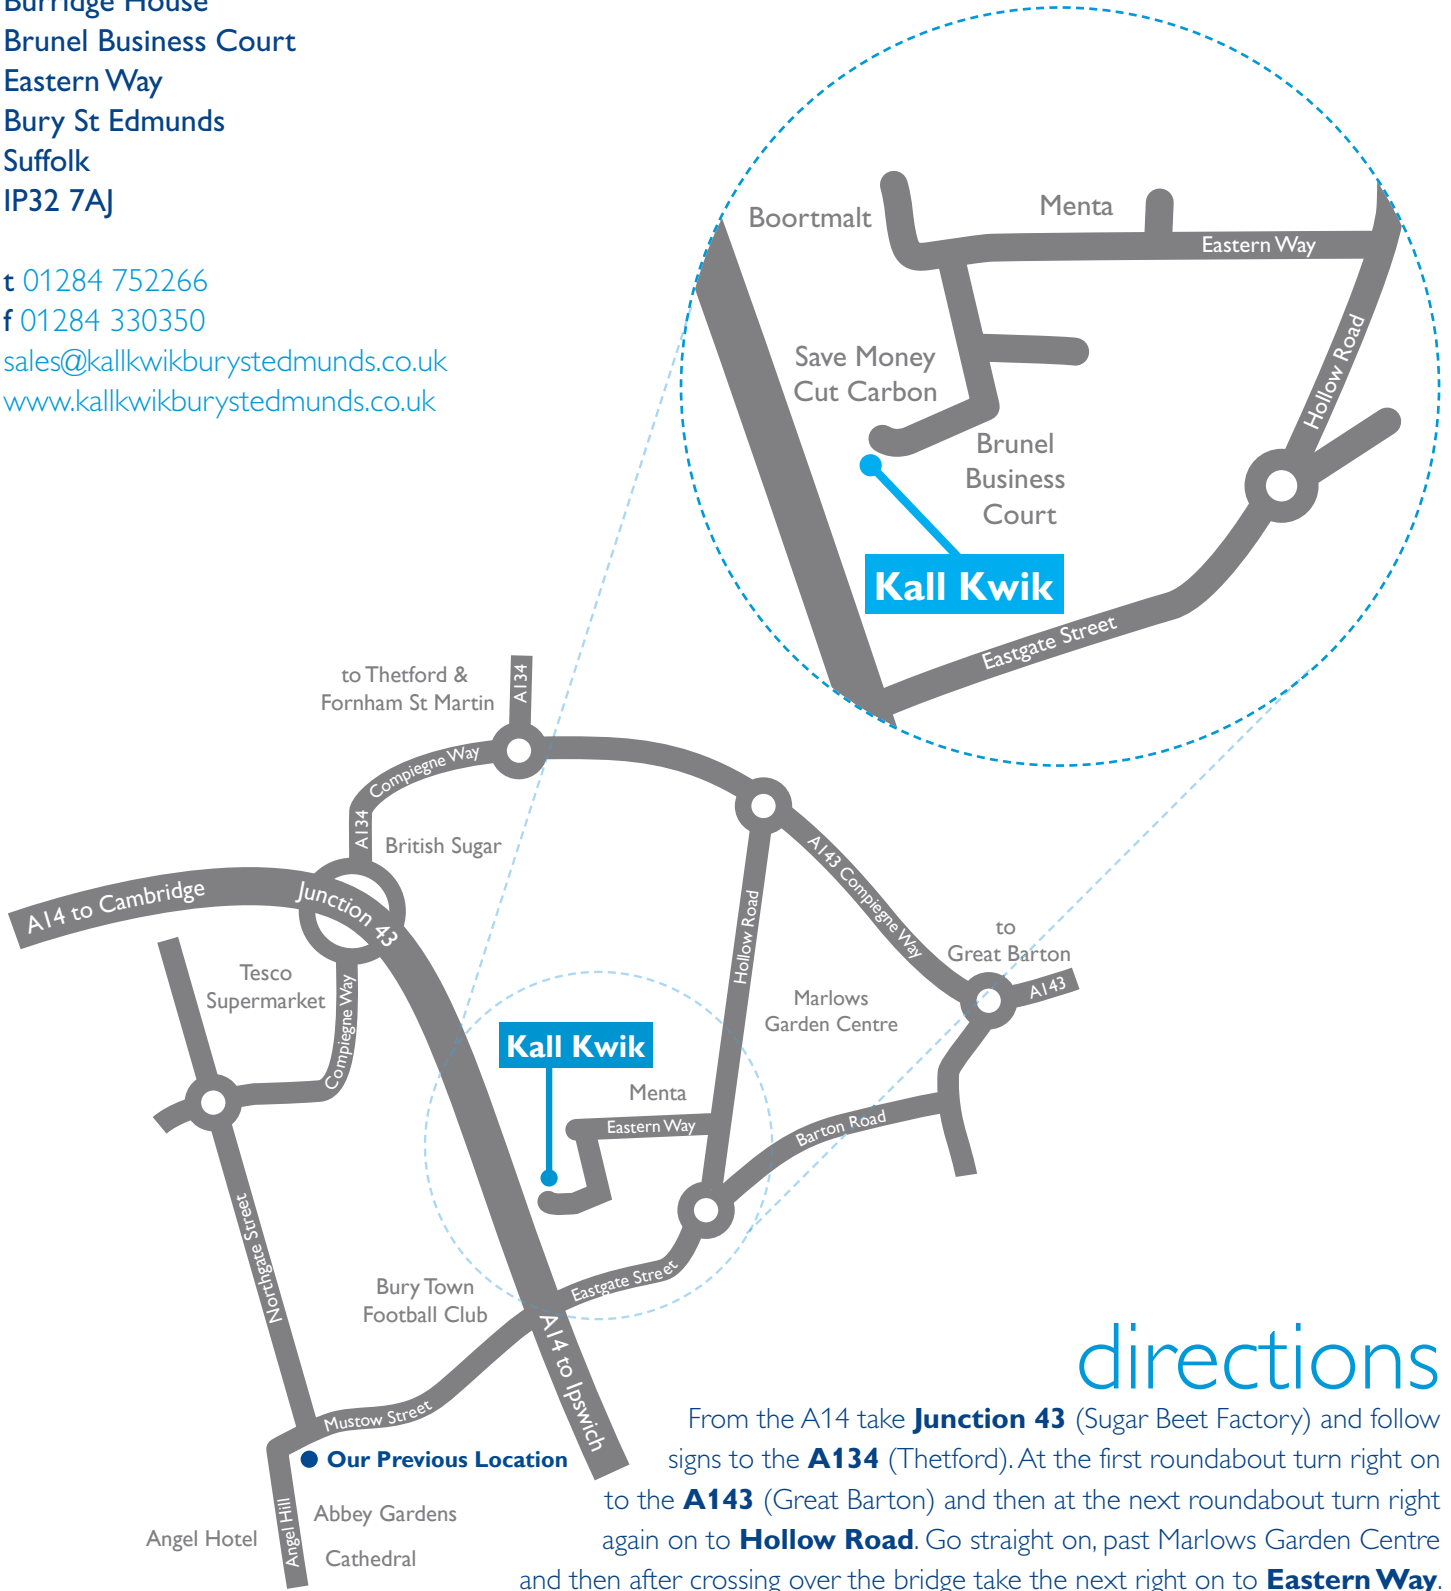

# how to find us...

Kall Kwik  
Burridge House  
Brunel Business Court  
Eastern Way  
Bury St Edmunds  
Suffolk  
IP32 7AJ

t 01284 752266

f 01284 330350

sales@kallkwikburystedmunds.co.uk

www.kallkwikburystedmunds.co.uk

## directions

From the A14 take **Junction 43** (Sugar Beet Factory) and follow signs to the **A134** (Thetford). At the first roundabout turn right on to the **A143** (Great Barton) and then at the next roundabout turn right again on to **Hollow Road**. Go straight on, past Marlow's Garden Centre and then after crossing over the bridge take the next right on to **Eastern Way**.

Follow the road all the way down, past MENTA, turn left at Boortmalt and then at the next junction go straight over:

This is **Brunel Business Court**. Follow the road all the way down to the right and you will see our offices straight ahead.